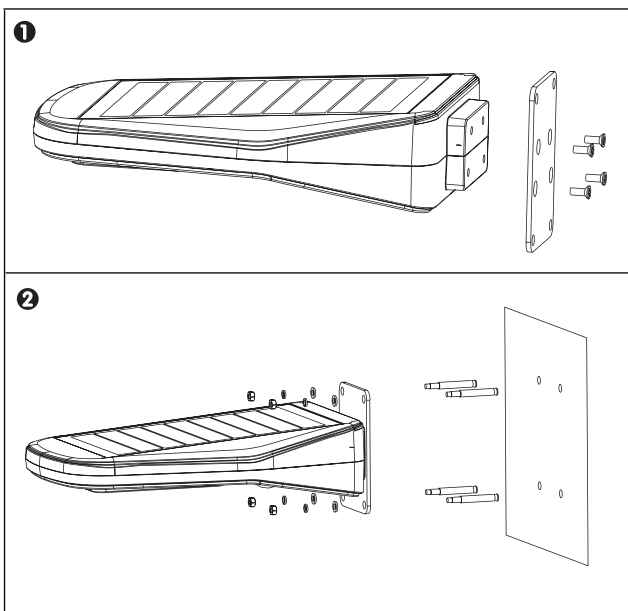

Supplied with:
1 x Solar floodlight
2 x U shaped brackets
1 x Remote control
and fixings

Find a sunny location to install the floodlight.

2 installation methods:

A. Wall Mounted:

1. Align the mounting bracket with the screws and tighten the screws.
2. Drill 4 holes in wall and install using expansion screws.

B. Straight pole:

1. Align the mounting bracket with the screws and tighten the screws.
2. Use the U-shaped brackets to fix the lamp on the pole.
3. The poles diameter should be $\Phi 60\text{mm}$.

Operating the floodlight: