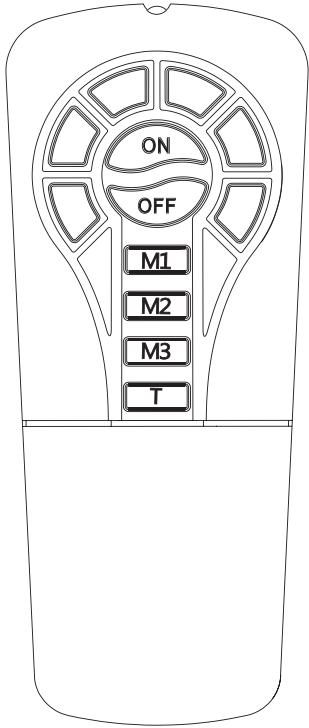

Supplied with:
1 x Solar floodlight
2 x U shaped brackets
1 x Remote control
and fixings

Find a sunny location to install the floodlight.

2 installation methods:

A. Wall Mounted:

1. Align the mounting bracket with the screws and tighten the screws.
2. Drill 4 holes in wall and install using expansion screws.

B. Straight pole:

1. Align the mounting bracket with the screws and tighten the screws.
2. Use the U-shaped brackets to fix the lamp on the pole.
3. The poles diameter should be $\Phi 60\text{mm}$.

Operating the floodlight:

1. Press the On/OFF button for 1.5 seconds
2. The battery indicator will show the battery status:
Green = >70%
Orange = 30-70%
Red = <30%

Operating the floodlight:

③. Choose a light mode

Motion activated PIR mode: