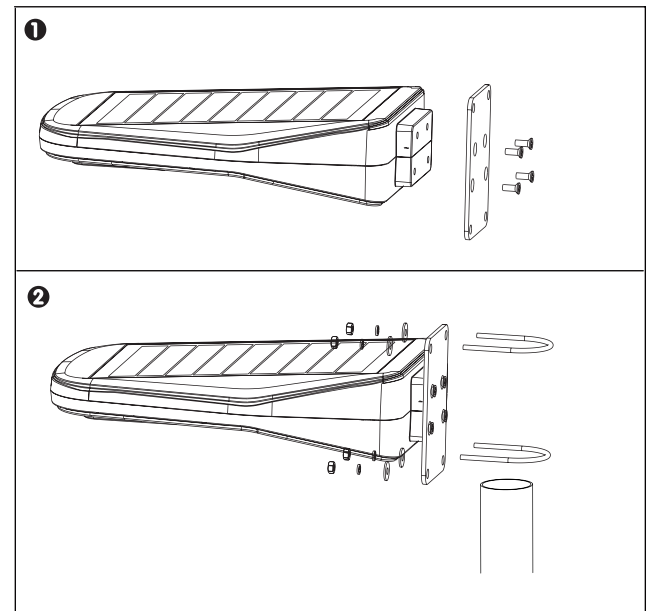

Supplied with:
1 x Solar floodlight
2 x U shaped brackets
1 x Remote control
and fixings

Find a sunny location to install the floodlight.

2 installation methods:

A. Wall Mounted:

1. Align the mounting bracket with the screws and tighten the screws.
2. Drill 4 holes in wall and install using expansion screws.

B. Straight pole:

1. Align the mounting bracket with the screws and tighten the screws.
2. Use the U-shaped brackets to fix the lamp on the pole.
3. The poles diameter should be $\Phi 60\text{mm}$.

Operating the floodlight: