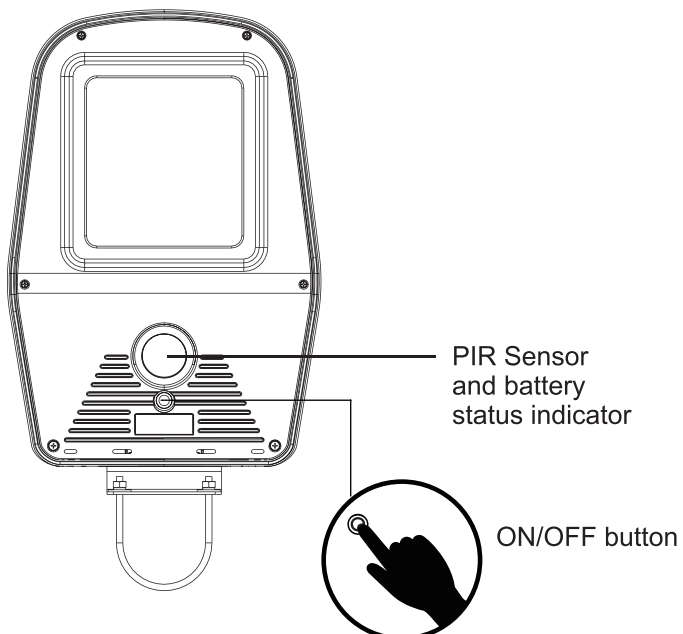

Supplied with:
1 x Solar floodlight
2 x U shaped brackets
1 x Remote control
and fixings

Find a sunny location to install the floodlight.

2 installation methods:

A. Wall Mounted:

1. Align the mounting bracket with the screws and tighten the screws.
2. Drill 4 holes in wall and install using expansion screws.

B. Straight pole:

1. Align the mounting bracket with the screws and tighten the screws.
2. Use the U-shaped brackets to fix the lamp on the pole.
3. The poles diameter should be $\Phi 60\text{mm}$.

Operating the floodlight:

1. Press the On/OFF button for 1.5 seconds
2. The battery indicator will show the battery status:
Green = >70%
Orange = 30-70%
Red = <30%

Operating the floodlight:

③. Choose a light mode

Motion activated PIR mode: