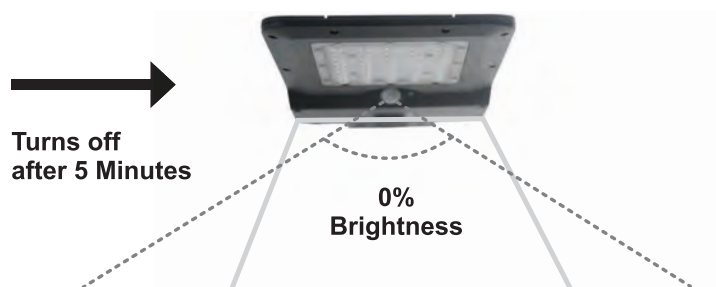

B. Straight pole:

1. Remove the nut spacer of U-shaped brackets.
2. Use the U-shaped brackets to fix the lamp on the pole.
3. The poles diameter should be $\Phi 40-60\text{MM}$.
4. Loosen the screws at both ends of the bracket and adjust the angle of the lamp as needed, which is 20° adjustable in clockwise direction and 10° adjustable in counter clockwise direction, then tighten the screws.

C. Curved pole:

- 1+2. Loosen the screws and take off the bracket.
3. Move the cover of lamp socket.
4. Fix the arch-shaped bracket onto the lamp socket. (Do not lock first).
5. Set up the lamp onto the lamp pole. The poles diameter should be $\Phi 40-60\text{MM}$.
6. Adjust the lamp and balance it, then lock the arch-shaped bracket.

Operating the floodlight:

Press the ON/OFF (⏻) button on the floodlight.
The floodlight will automatically operate in power saving mode:

Power Saving Technology:

Automatically turns on full brightness when motion is detected up to 8 metres, the light will then turn to low brightness after 20 seconds.

After 5 hours or 30% battery capacity:

Automatically turns on full beam when motion is detected up to 8 metres, then light turns to low beam after 20 seconds and turns off after 5 minutes.

NexSun is a brand of NightSearcher Ltd.