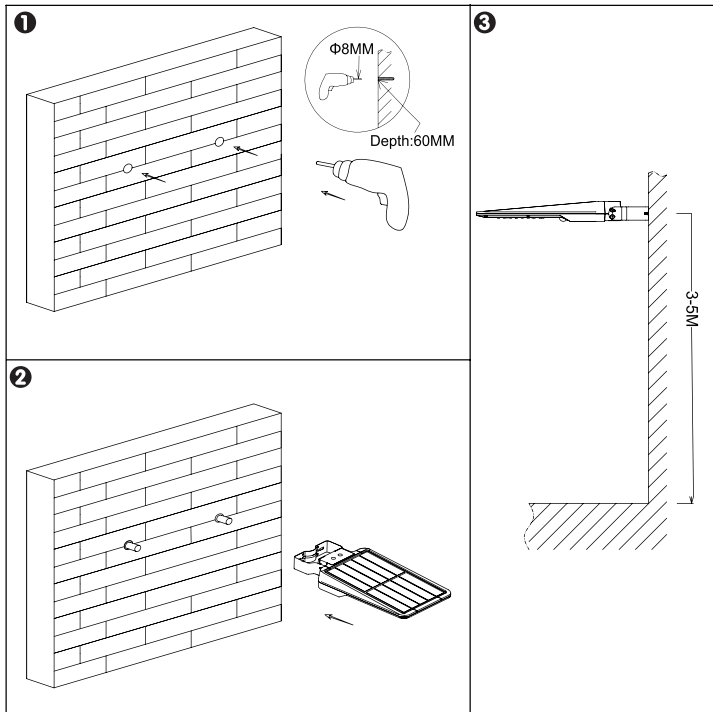

NexSun1800

Solar Powered Floodlight

Supplied with:
 1 x Solar floodlight
 1 x Arch shaped bracket
 2 x U shaped brackets
 Hex key and screws

Find a sunny location to install the floodlight.

3 Different installation methods:

A. Wall Mounted:

1. Drill two holes of $\Phi 8\text{MM}$ with a depth of 60MM on the wall.
2. Fix the expansion screws into the holes.
3. Then use a hex key to fix the lamp on the wall with expansion screws.

B. Straight pole:

1. Remove the nut spacer of U-shaped brackets.
2. Use the U-shaped brackets to fix the lamp on the pole.
3. The poles diameter should be $\Phi 40-60\text{MM}$.
4. Loosen the screws at both ends of the bracket and adjust the angle of the lamp as needed, which is 20° adjustable in clockwise direction and 10° adjustable in counter clockwise direction, then tighten the screws.

C. Curved pole:

- 1+2. Loosen the screws and take off the bracket.
3. Move the cover of lamp socket.
4. Fix the arch-shaped bracket onto the lamp socket. (Do not lock first).
5. Set up the lamp onto the lamp pole. The poles diameter should be $\Phi 40-60\text{MM}$.
6. Adjust the lamp and balance it, then lock the arch-shaped bracket.