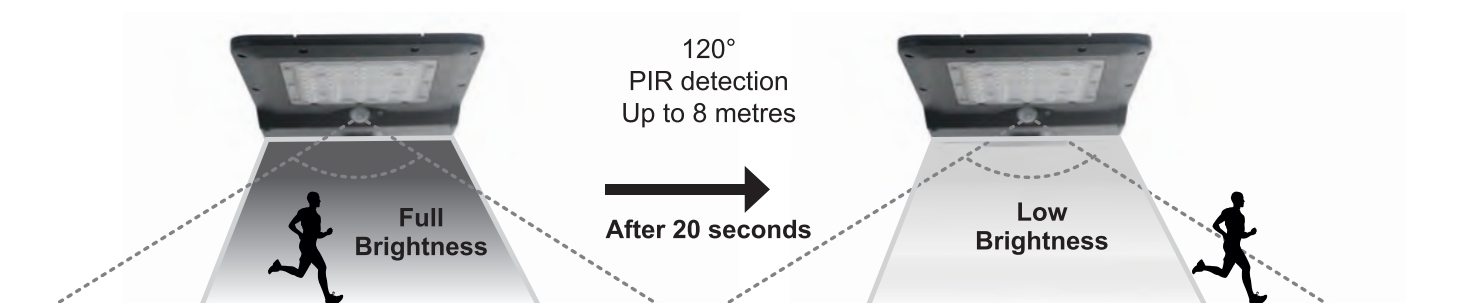

After 5 hours or 30% battery capacity:

Automatically turns on full beam when motion is detected up to 8 metres, then light turns to low beam after 20 seconds and turns off after 5 minutes.