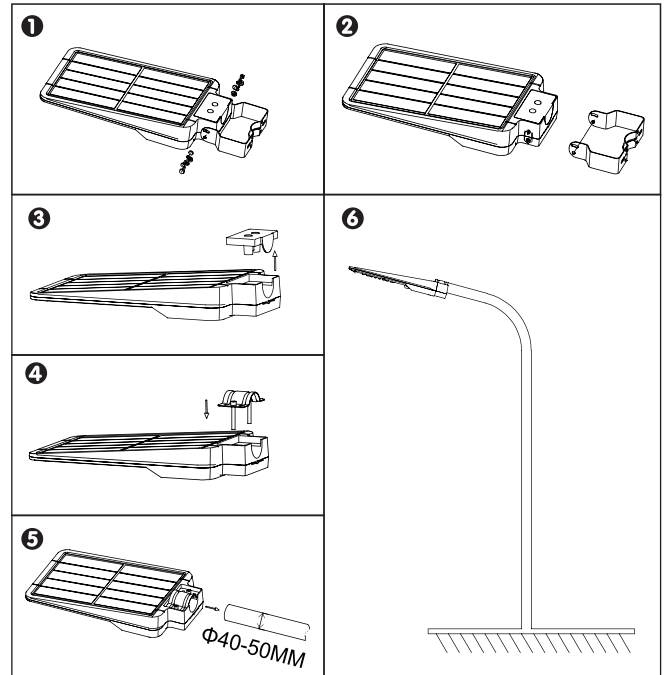

NexSun1800

Solar Powered Floodlight

Supplied with:
 1 x Solar floodlight
 1 x Arch shaped bracket
 2 x U shaped brackets
 Hex key and screws

Find a sunny location to install the floodlight.

3 Different installation methods:

A. Wall Mounted:

1. Drill two holes of $\Phi 8\text{MM}$ with a depth of 60MM on the wall.
2. Fix the expansion screws into the holes.
3. Then use a hex key to fix the lamp on the wall with expansion screws.

B. Straight pole:

1. Remove the nut spacer of U-shaped brackets.
2. Use the U-shaped brackets to fix the lamp on the pole.
3. The poles diameter should be $\Phi 40-60\text{MM}$.
4. Loosen the screws at both ends of the bracket and adjust the angle of the lamp as needed, which is 20° adjustable in clockwise direction and 10° adjustable in counter clockwise direction, then tighten the screws.

C. Curved pole:

- 1+2. Loosen the screws and take off the bracket.
3. Move the cover of lamp socket.
4. Fix the arch-shaped bracket onto the lamp socket. (Do not lock first).
5. Set up the lamp onto the lamp pole. The poles diameter should be $\Phi 40-60\text{MM}$.
6. Adjust the lamp and balance it, then lock the arch-shaped bracket.