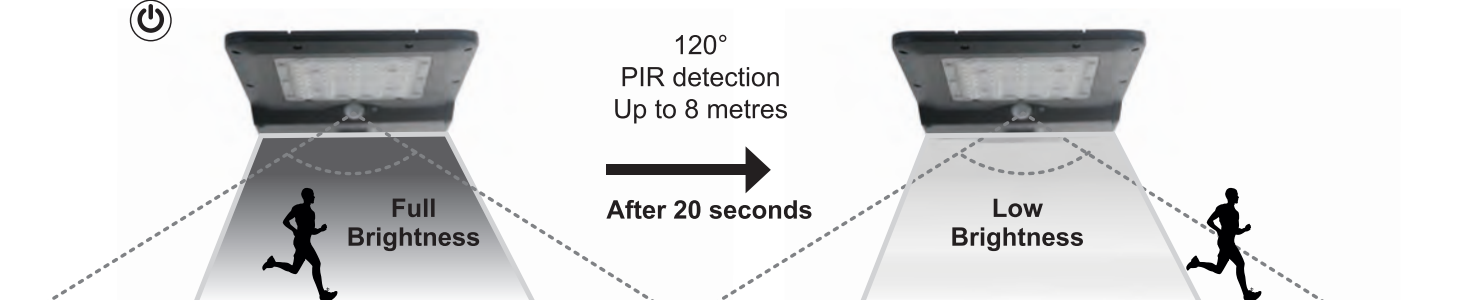

B. Straight pole:

1. Remove the nut spacer of U-shaped brackets.
2. Use the U-shaped brackets to fix the lamp on the pole.
3. The poles diameter should be $\Phi 40-60\text{MM}$.
4. Loosen the screws at both ends of the bracket and adjust the angle of the lamp as needed, which is 20° adjustable in clockwise direction and 10° adjustable in counter clockwise direction, then tighten the screws.

C. Curved pole:

- 1+2. Loosen the screws and take off the bracket.
3. Move the cover of lamp socket.
4. Fix the arch-shaped bracket onto the lamp socket. (Do not lock first).
5. Set up the lamp onto the lamp pole. The poles diameter should be $\Phi 40-60\text{MM}$.
6. Adjust the lamp and balance it, then lock the arch-shaped bracket.

Operating the floodlight:

Press the ON/OFF (⏻) button on the floodlight.
The floodlight will automatically operate in power saving mode:

Power Saving Technology:

Automatically turns on full brightness when motion is detected up to 8 metres, the light will then turn to low brightness after 20 seconds.