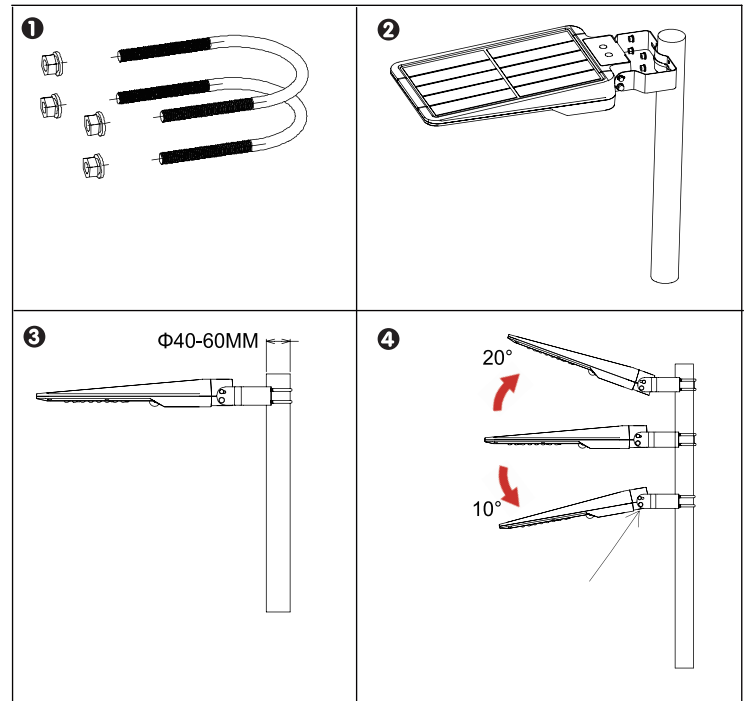

NexSun1800

Solar Powered Floodlight

Supplied with:
 1 x Solar floodlight
 1 x Arch shaped bracket
 2 x U shaped brackets
 Hex key and screws

Find a sunny location to install the floodlight.

3 Different installation methods:

A. Wall Mounted:

1. Drill two holes of $\Phi 8\text{MM}$ with a depth of 60MM on the wall.
2. Fix the expansion screws into the holes.
3. Then use a hex key to fix the lamp on the wall with expansion screws.

B. Straight pole:

1. Remove the nut spacer of U-shaped brackets.
2. Use the U-shaped brackets to fix the lamp on the pole.
3. The poles diameter should be $\Phi 40-60\text{MM}$.
4. Loosen the screws at both ends of the bracket and adjust the angle of the lamp as needed, which is 20° adjustable in clockwise direction and 10° adjustable in counter clockwise direction, then tighten the screws.

C. Curved pole:

- 1+2. Loosen the screws and take off the bracket.
3. Move the cover of lamp socket.
4. Fix the arch-shaped bracket onto the lamp socket. (Do not lock first).
5. Set up the lamp onto the lamp pole. The poles diameter should be $\Phi 40-60\text{MM}$.
6. Adjust the lamp and balance it, then lock the arch-shaped bracket.